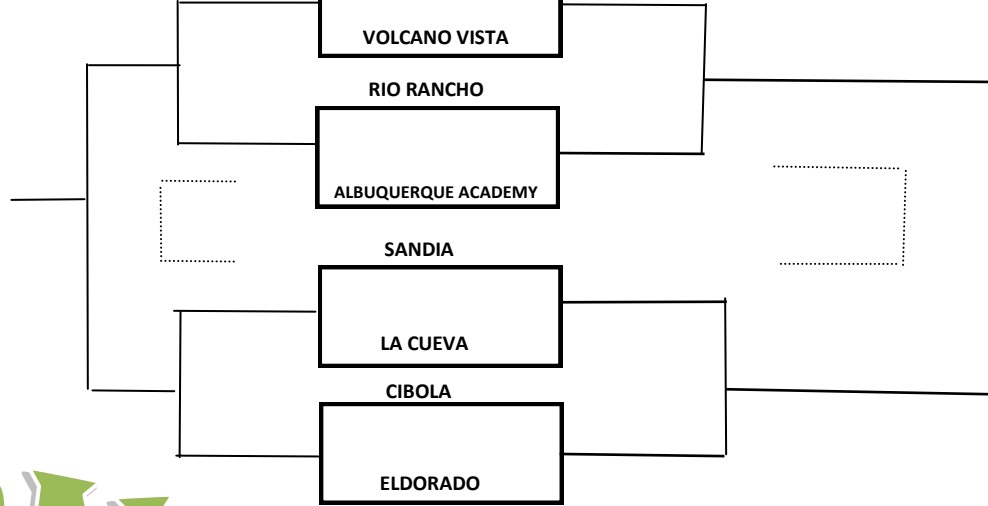

ALBUQUERQUE

METRO

VOLLEYBALL

2014

GOLD

CLEVELAND

VOLCANO VISTA

RIO RANCHO

ALBUQUERQUE ACADEMY

SANDIA

LA CUEVA

CIBOLA

ELDORADO

APS ATHLETICS

Great for Kids!

ALL GAMES @ VOLCANO VISTA