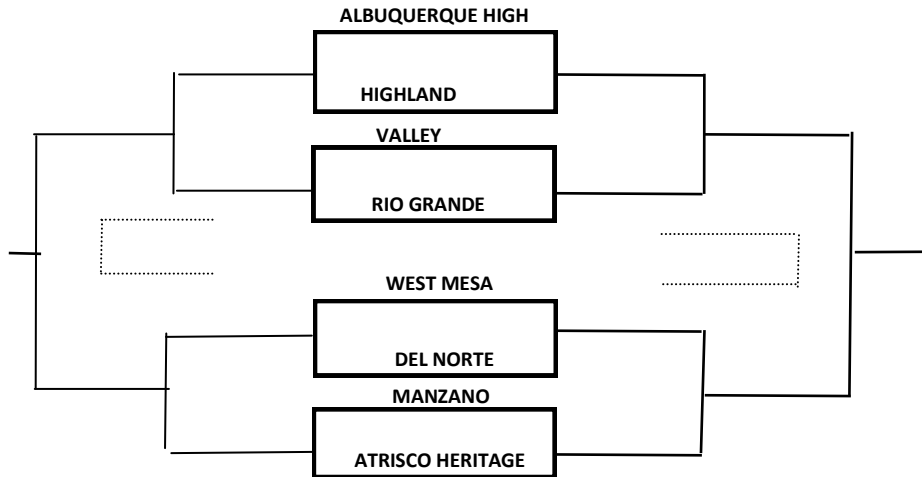

ALBUQUERQUE

METRO

VOLLEYBALL

2014

GOLD

CLEVELAND

VOLCANO VISTA

RIO RANCHO

ALBUQUERQUE ACADEMY

SANDIA

LA CUEVA

CIBOLA

ELDORADO

APS ATHLETICS

Great for Kids!

ALL GAMES @ VOLCANO VISTA

FRIDAY: SILVER 4:30 GOLD 6:30 PM

SATURDAY: SILVER 10 AM / 2 PM. GOLD 12 NOON, 4 PM, CHAMPIONSHIP FINAL 6:30 PM

ZIA GRAPHICS
CUSTOM APPAREL
CORPORATE • SCHOOL • SPORTS • PROMOTIONAL

ProView Networks
Video Production & Broadcasting