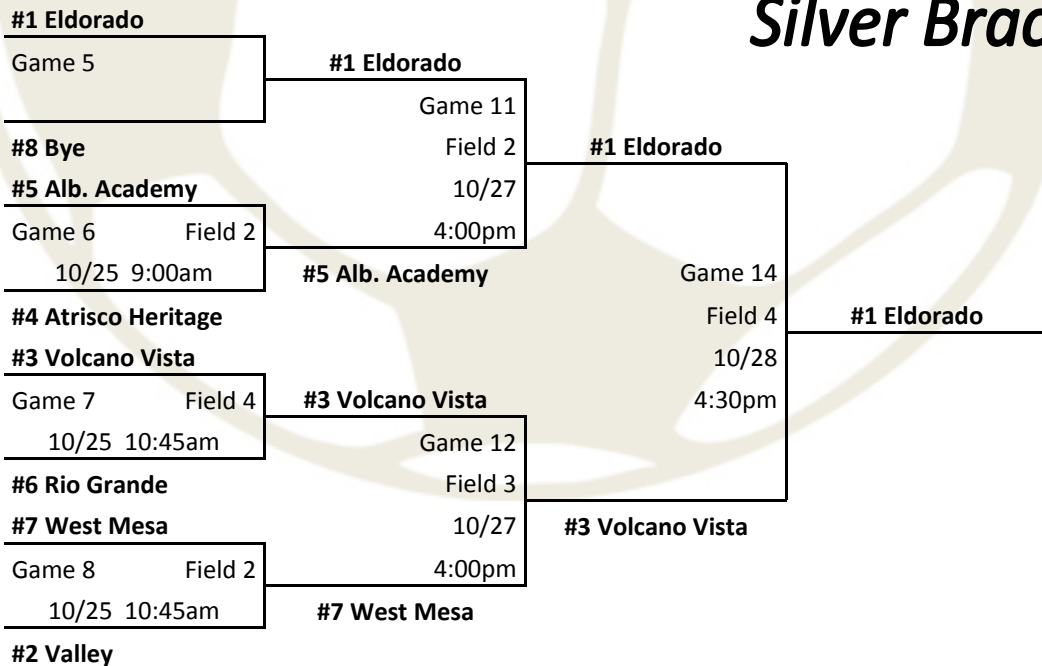

GIRLS SOCCER BRACKETS

APS SOCCER COMPLEX 2014-2015

Gold Bracket

Silver Bracket

HIGHEST SEED IS THE HOME TEAM