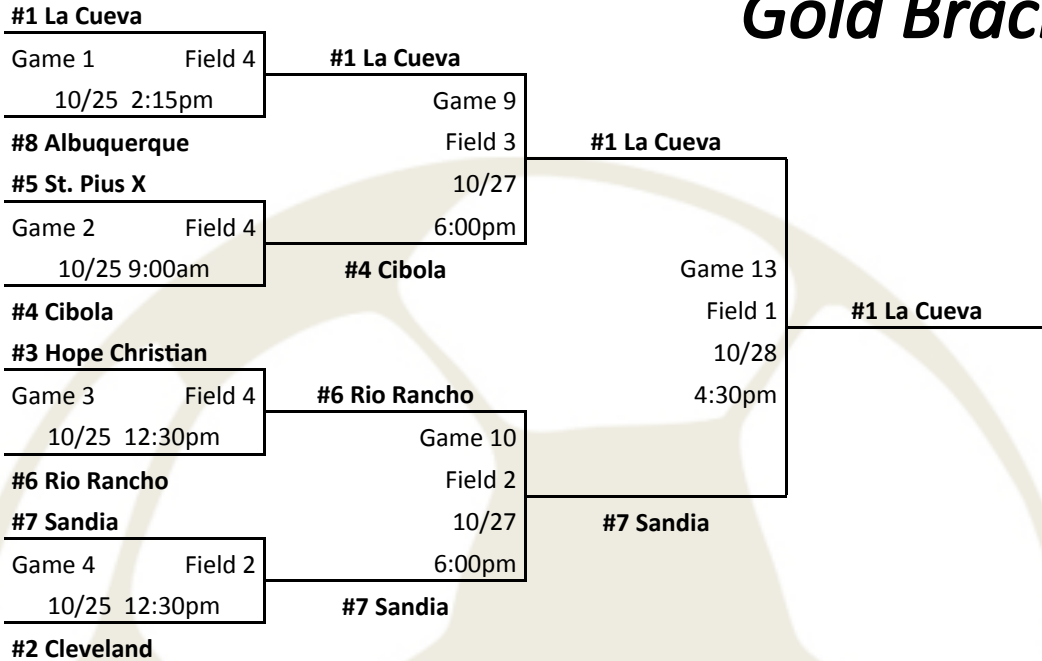

GIRLS SOCCER BRACKETS

APS SOCCER COMPLEX 2014-2015

Gold Bracket

Silver Bracket

HIGHEST SEED IS THE HOME TEAM