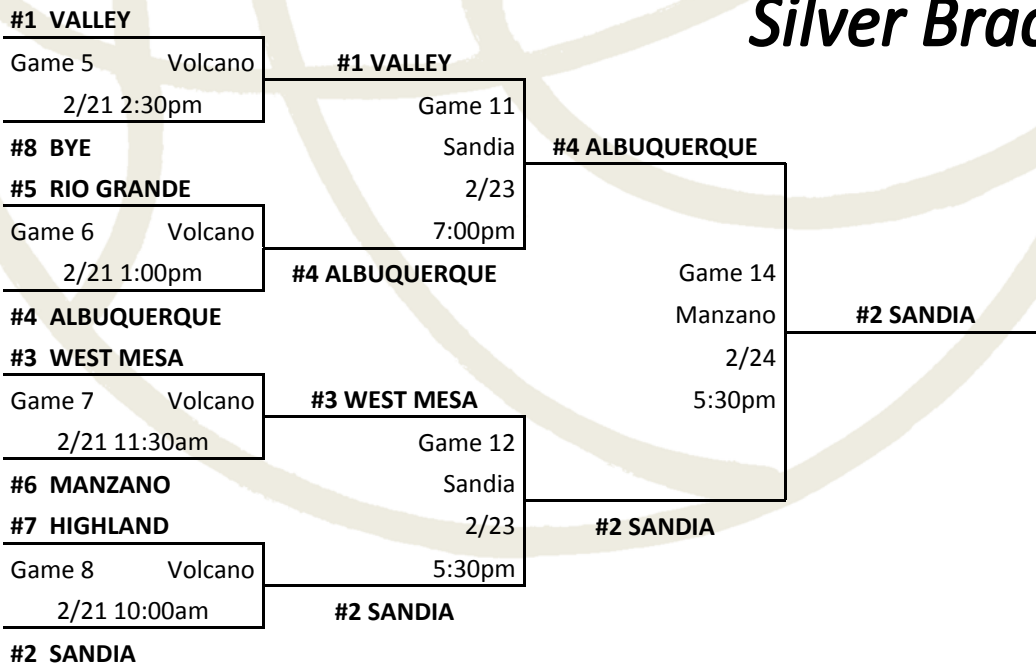

GIRLS BASKETBALL BRACKETS

2014-2015

Gold Bracket

Silver Bracket

HIGHEST SEED IS THE HOME TEAM