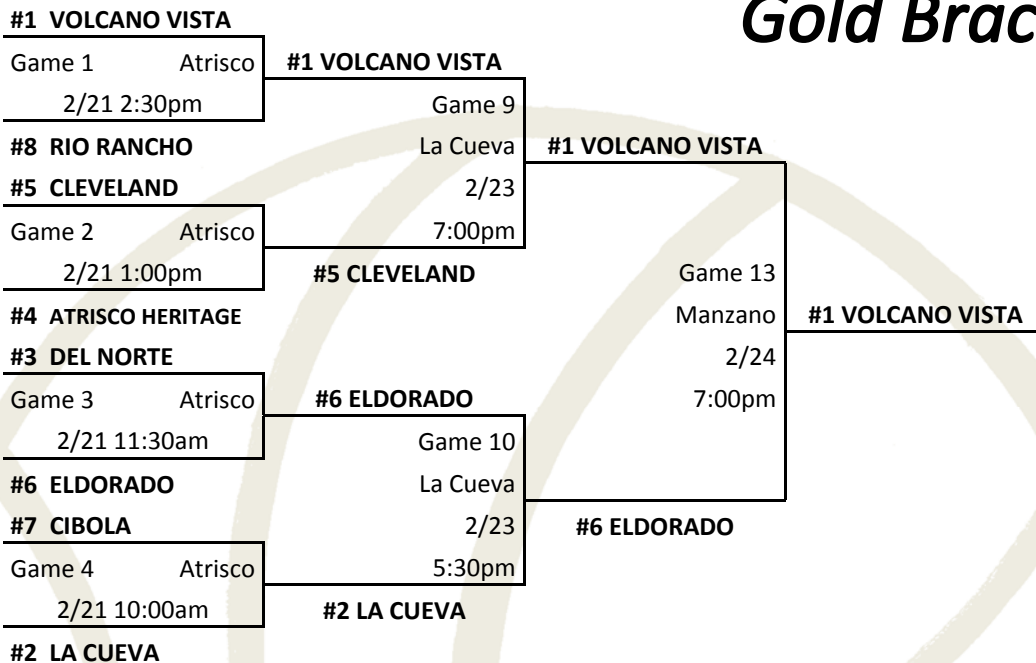

GIRLS BASKETBALL BRACKETS

2014-2015

Gold Bracket

Silver Bracket

HIGHEST SEED IS THE HOME TEAM